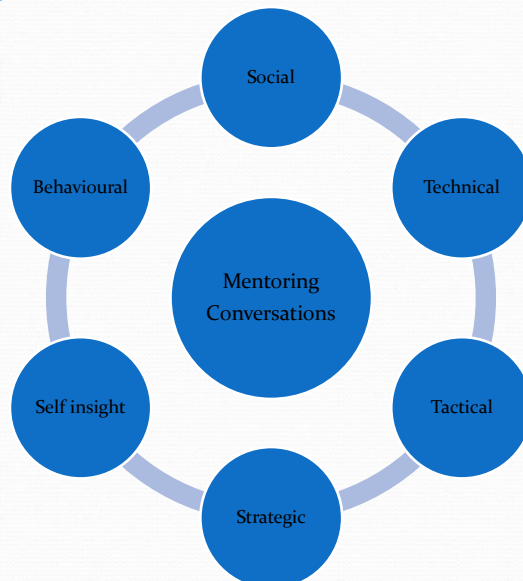

West Midlands Coaching and Mentoring Pool Conference

Journeys and transitions

Creating the story through coaching and mentoring

9th November 2017

Good question, Wrong journey

by

Bob Garvey

r.garvey@easynet.co.uk

So what? and What next?

Dialogic choice — (adapted from Garvey et al. 2014)

Read all about it!

West Midlands Coaching and Mentoring Pool Conference

Journeys and transitions

Creating the story through coaching and mentoring